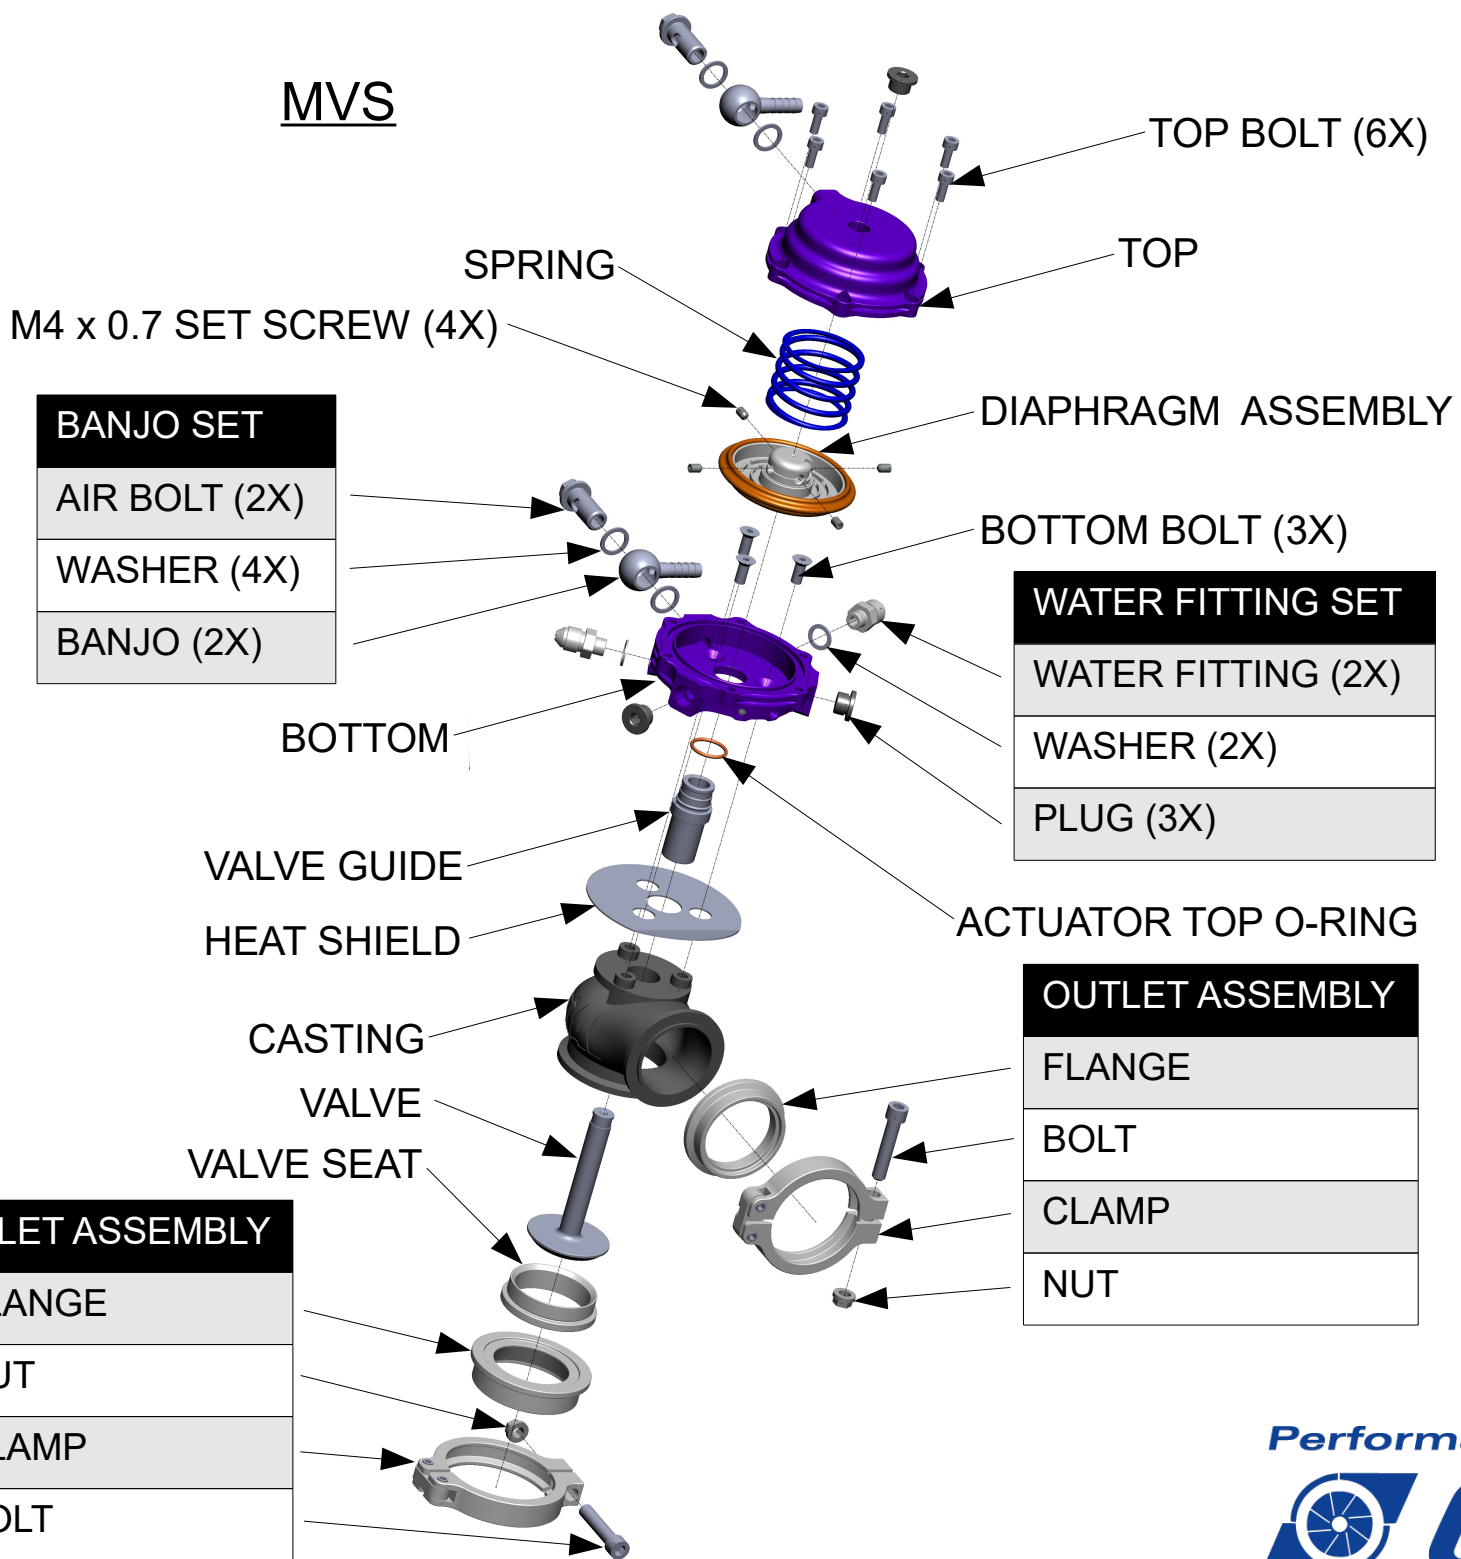

# MVS

PART	PART NUMBER
TOP BOLT	001851
BANJO SET	000546
DIAPHRAGM ASSEMBLY	001990
WATER FITTING SET	003911
MVS INLET ASSEMBLY	003912
MVS OUTLET ASSEMBLY	003913
MVS VALVE SEAT	002017